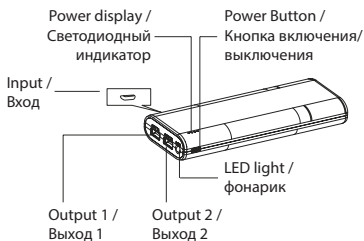

### SCHEME:

**LED Indicator** - the LED indicator

**Power Button** - the on/off switching Button

**Input** - Micro USB Input for connection of charging device

**Out1** - 1A USB out for connection of mobile devices