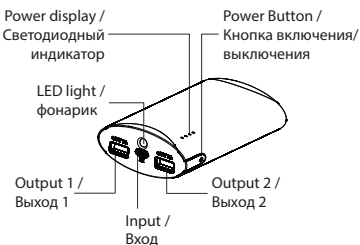

SCHEME:

LED Indicator - the LED indicator

Power Button - the on/off switching Button

Input - Micro USB Input for connection of charging device

Out1 - 1A USB out for connection of mobile devices

Out2 - 2A USB out for connection of mobile devices